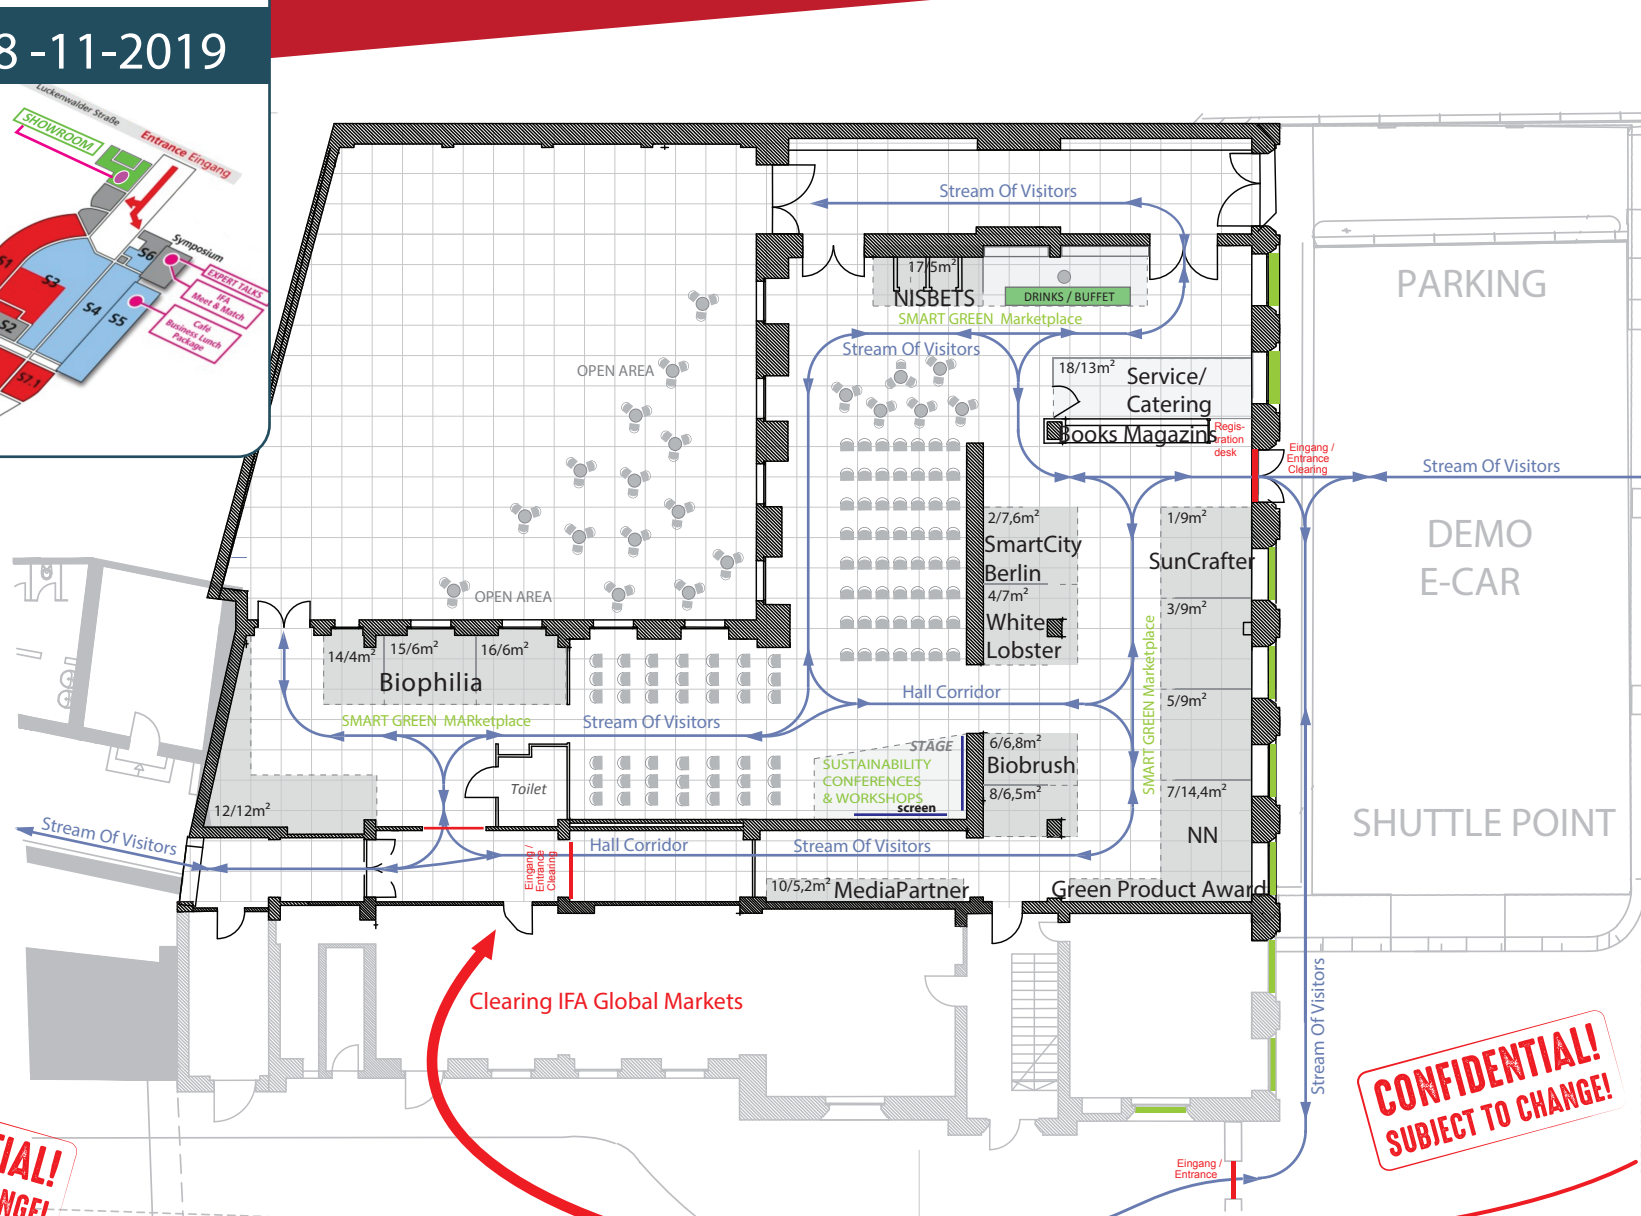

SEP 08 - 11 - 2019

S-Bahn
Train
approx. 200 m/
4 min Walk

Luckenwalder Straße

to IFA GLOBAL MARKETS
Hall 5.1

Clearing IFA Global Markets

CONFIDENTIAL!
SUBJECT TO CHANGE!

CONFIDENTIAL!
SUBJECT TO CHANGE!

ENTRANCE |
REGISTRATION IFA Global Markets