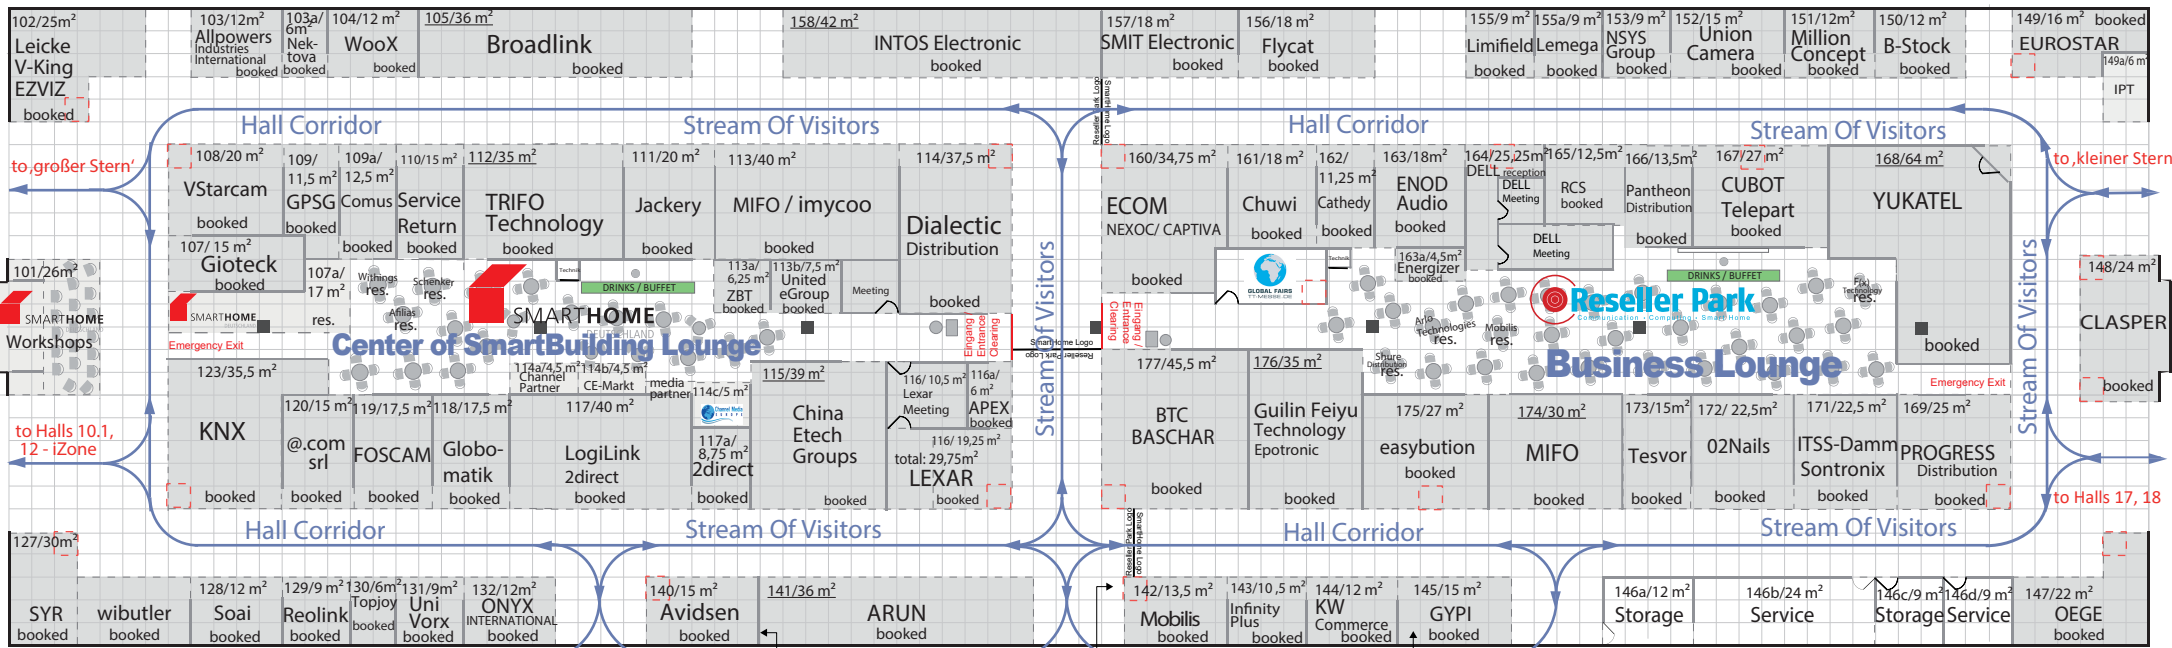

BLOCK 1

BLOCK 2

Center of SmartBuilding Lounge

Business Lounge

SMARTHOME Workshops

to Halls 10.1, 12 - iZone

to kleiner Stern

to Halls 17, 18

approx. 30m

White walls, 2,552 m high

Logo tower on top of bigger/ corner booths (no pillars on the booth)

■ Hall pillar (approx. 0.5 x 0.5m)

Blue carpet for lounges and corridors

Grey carpet for exhibitors